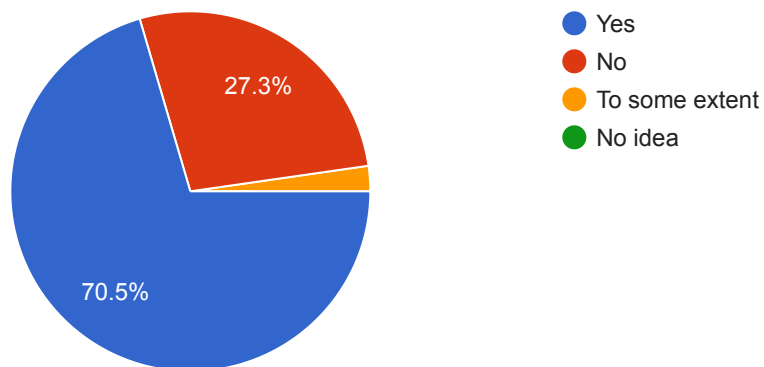

Shri Shakti Degree College, Sankhahari, Ghatampur Kanpur Nagar-209206

44 responses

[Publish analytics](#)

1. Introducing of new syllabus meeting students expectation is the need of the time.

[Copy](#)

44 responses

2. Existing syllabus is containing outdated material.

[Copy](#)

44 responses

3. Syllabus gives full weightage to social responsibility and national integrity.

 Copy

44 responses

- Yes
- No
- To some extent
- No idea