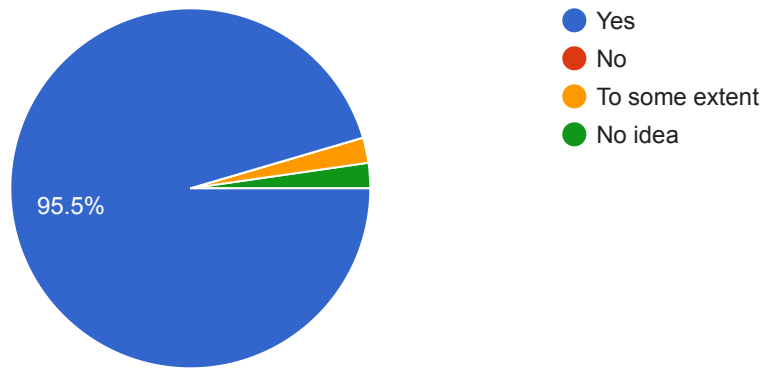

Shri Shakti Degree College, Sankhahari, Ghatampur Kanpur Nagar-209206

44 responses

[Publish analytics](#)

1. Introducing of new syllabus meeting students expectation is the need of the time.

[Copy](#)

44 responses

2. Existing syllabus is containing outdated material.

[Copy](#)

44 responses

3. Syllabus gives full weightage to social responsibility and national integrity.

 Copy

44 responses

- Yes
- No
- To some extent
- No idea